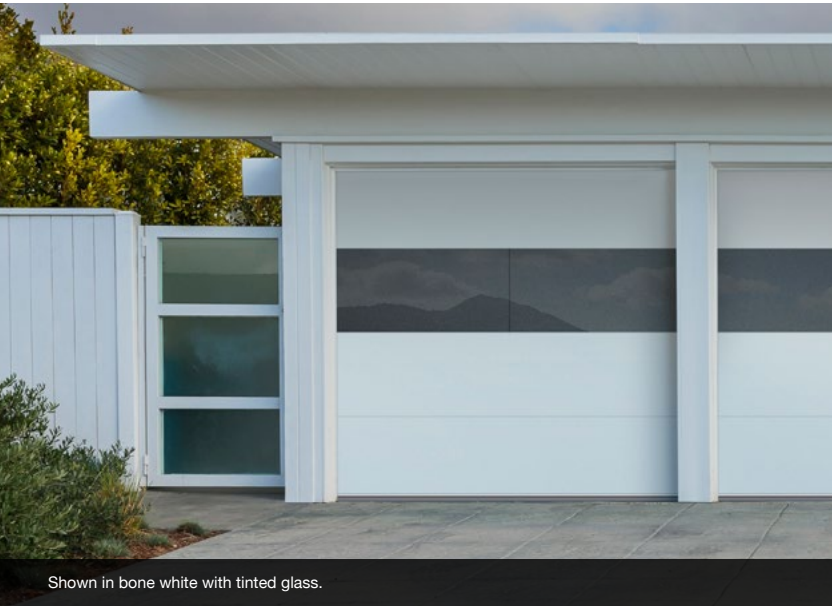

Shown in charcoal with tinted glass.

2717 STERLING w/INFINITY GLASS

24 GAUGE SMOOTH STEEL | POLYURETHANE INSULATION | R-VALUE R-15.07

Glass *limited to 1 section per door*

Tinted†

Insulation Type

Polyurethane Insulation
R-value
R-15.07

Standard Colors*

Custom Colors*

Shown in bone white with tinted glass.

AVAILABLE SIZES

- Widths of 8', 9', 10', 12', 16', and 18'
- 3" height increments up to 14' (except 6'3", 6'6", 6'9", 8'3", 8'6", and 10'3")