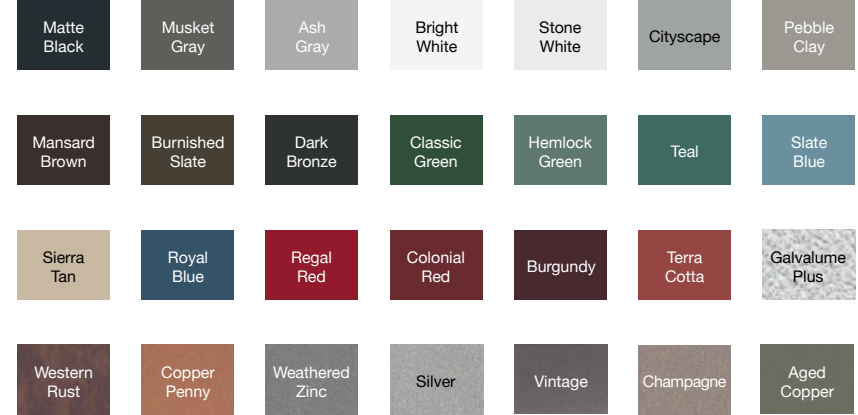

Shown in charcoal with tinted glass.

2717 STERLING w/INFINITY GLASS

24 GAUGE SMOOTH STEEL | POLYURETHANE INSULATION | R-VALUE R-15.07

Glass *limited to 1 section per door*

Tinted†

Insulation Type

Polyurethane Insulation
R-value
R-15.07

Standard Colors*

Custom Colors*

Shown in bone white with tinted glass.

AVAILABLE SIZES

- Widths of 8', 9', 10', 12', 16', and 18'
- 3" height increments up to 14' (except 6'3", 6'6", 6'9", 8'3", 8'6", and 10'3")